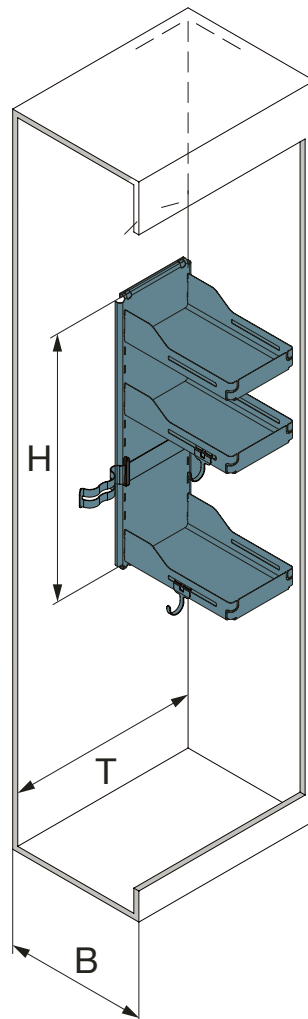

OPTIONS

Tablo Libell

The shelves are simply fitted on the inside of a unit door, providing a handy storage space and quick access to small items

Sesam Mini

Simple shelving system mounted on the inside of the door

Dustpan and brush holder

Holder for standard sweeping tools

Extra hooks

For clipping onto Libell shelves in Sesam

TECHNICAL ILLUSTRATION

B= Unit widths	≥ 400 mm
T= Interior depth	≥ 430 mm
H= Interior height	≥ 750 mm

Sesam Standard

Multi-purpose shelf system

- Can be fixed to the right or left wall
- Modular system, so the shelves are height-adjustable

Set containing:

- 1 shelf system
- 3 clip-on shelves
- 2 clip-on hooks
- 1 hose holder
- 1 assembly material

Unit width	Surface	Width	Depth	Height	Art. No.
600	white	388	161	58	600.0426.01
600	silver	388	161	58	600.0426.12
600	anthracite	388	161	58	600.0426.43