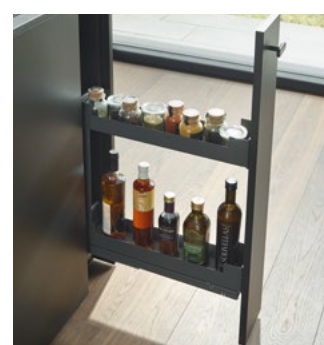

Pinello Spice base unit pull-out

Full-extension runner for very narrow base units

Open the front pull-out for direct access to the full two to four levels of storage space.

Pinello Spice is the slim base unit pull-out with a surprising amount of storage space. Thanks to its thin-walled metal shelves, it makes maximum use of the 150-mm unit width and offers ample space for bottles and spices. Pinello Spice operates with concealed runners, providing a complete overview and easy access to your stored items immediately after opening. As with all members of the Pinello family, the extra shelf gives you one or two additional levels, which you can retrofit at any time without using tools. Each shelf has a removable silicone mat that prevents the contents from sliding around.

Technical data

Unit width	150 mm
Model	Blum Legrabox/Grass Nova Pro
Colour	white/silver/anthracite
Interior width	112-118 mm
Interior depth min.	520/506 mm
Interior height min.	525 mm
Handle-free fronts	optional
Load capacity	0-30 kg
Design line	Liro

Features and benefits

- A great solution for those small spaces around the sink or cooker or at the end of a row of kitchen units
- Maximum use of width thanks to thin-walled shelves
- Optional extra shelf makes maximum use of height
- Complete overview and easy access immediately after opening
- Contents don't slip thanks to removable non-slip silicone mats

Technical characteristics

- Built-in Softclose mechanism ensures that the unit can be closed smoothly and silently
- Push-to-open mechanism available as an option for handle-free fronts
- Can be pulled out smoothly thanks to high-quality concealed runners
- Two unit heights and up to four levels possible with just one pair of runners
- Liro design enables multiple, individual styles with minimal additional storage costs
- Intuitive, easily accessible 3D front adjustment