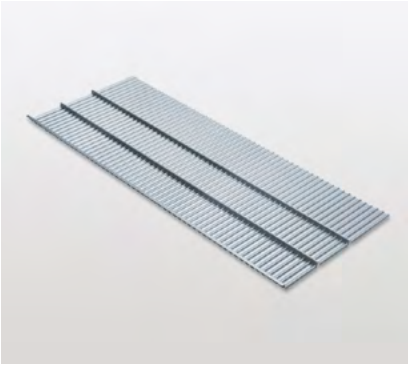

Spice rack

Can be cut as required to fit drawer width

- Optimal storage of all spice containers. The flat surface of the rack means it can also be installed underneath glass ceramic hobs

Maximum length of spice containers:

1st row: 144 mm

2nd row: 144 mm

3rd row: 209 mm

	Surface	Width	Depth	Height	Art. No.
	white	1300	524	25	200.0747.01
	silver	1300	524	25	200.0747.02
	anthracite	1300	524	25	200.0747.43