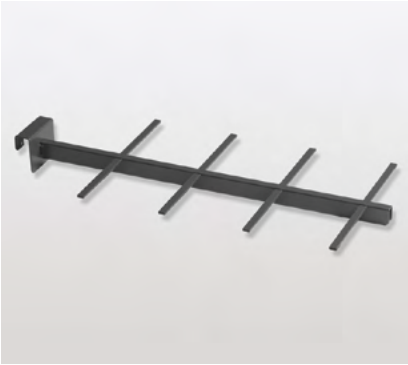

DRAWER ACCESSORIES

Practical drawer organisation systems

2

PRODUCT OVERVIEW

Spider

This bottle rack can simply be clipped onto the left or right side of the back wall – no need for tools – and leaves plenty of room for pots, pans or other items.

Bottle basket

This portable bottle basket can be put in any drawer.

Spice rack

This flat rack allows all kinds of spice containers to be stored neatly, even in shallow drawers.

Spider bottle partition (wooden back wall)

Bottle partition (double-row) for drawers with wooden back walls (16 mm)

- Clips onto back wall – no tools required

Unit width	Surface	Width	Depth	Height	Art. No.
275	white	175	435	44	200.1801.21
275	anthracite	175	435	44	200.1801.43

silver available on request

Spider bottle partition (metal back wall)

Bottle partition (double-row) for Blum Tandembox, Intivo and Antaro drawers with metal back walls

- Clips onto back wall – no tools required