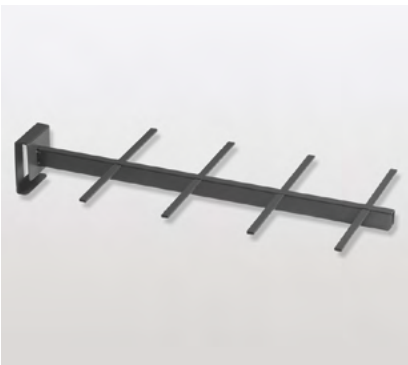

DRAWER ACCESSORIES

Practical drawer organisation systems

2

PRODUCT OVERVIEW

Spider

This bottle rack can simply be clipped onto the left or right side of the back wall – no need for tools – and leaves plenty of room for pots, pans or other items.

Bottle basket

This portable bottle basket can be put in any drawer.

Spice rack

This flat rack allows all kinds of spice containers to be stored neatly, even in shallow drawers.

Spider bottle partition (wooden back wall)

Bottle partition (double-row) for drawers with wooden back walls (16 mm)

- Clips onto back wall – no tools required

Unit width	Surface	Width	Depth	Height	Art. No.
275	white	175	435	44	200.1801.21
275	anthracite	175	435	44	200.1801.43

silver available on request

Spider bottle partition (metal back wall)

Bottle partition (double-row) for Blum Tandembox, Intivo and Antaro drawers with metal back walls

- Clips onto back wall – no tools required