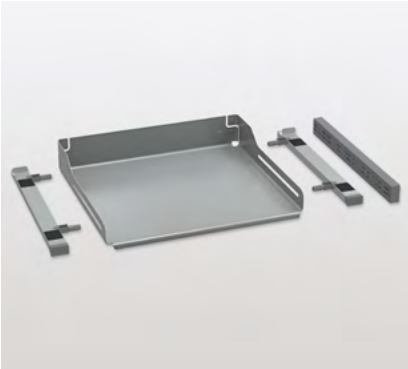

### Shoe rest

This plastic shoe rest can be cut to the width you need. Its closed base prevents dirt and water from escaping and can be cleaned quickly and easily. It can be fitted in units of any width.

### Extendo

<b>B= Interior width</b>	550/600/900 mm
<b>T= Interior depth</b>	508 mm
<b>H= Interior height</b>	see illustration below

Installation height without extra shelves

Installation height with extra shelves, horizontal

Installation height with extra shelves, tilted

### Shoe rest set

<b>B= Interior width</b>	550/600 mm
<b>T= Interior depth</b>	535 mm
<b>H= Interior height</b>	130 mm