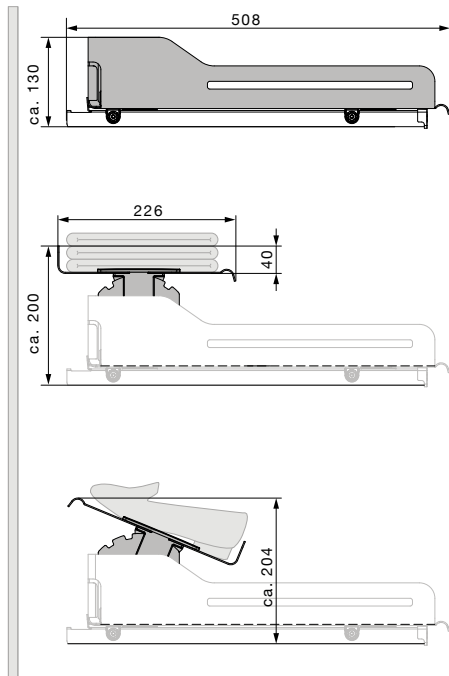

### Shoe rest set

This practical shoe rest set has a closed plastic base, so any dirt or water is retained in the tray.

### Shoe rest

This plastic shoe rest can be cut to the width you need. Its closed base prevents dirt and water from escaping and can be cleaned quickly and easily. It can be fitted in units of any width.

### Extendo

<b>B= Interior width</b>	550/600/900 mm
<b>T= Interior depth</b>	508 mm
<b>H= Interior height</b>	see illustration below

Installation height without extra shelves

Installation height with extra shelves, horizontal

### Shoe rest set

<b>B= Interior width</b>	550/600 mm
<b>T= Interior depth</b>	535 mm
<b>H= Interior height</b>	130 mm