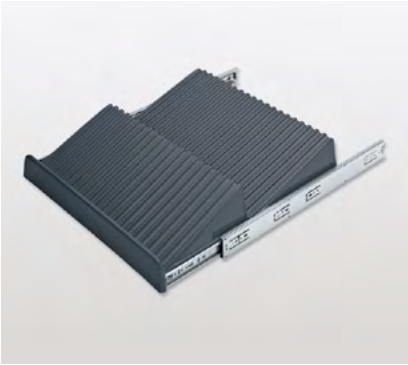

### Concealed extension runner Blum Legrabox

Full-extension runner for Extendo pull-out shelf

- With Softclose

Nominal length of the runner: 450 mm

Load capacity: 40 kg

Set of 1 pair

	Surface	Width	Depth	Height	Art. No.
	zinc plated	57 / 57	450	50	200.1785.00