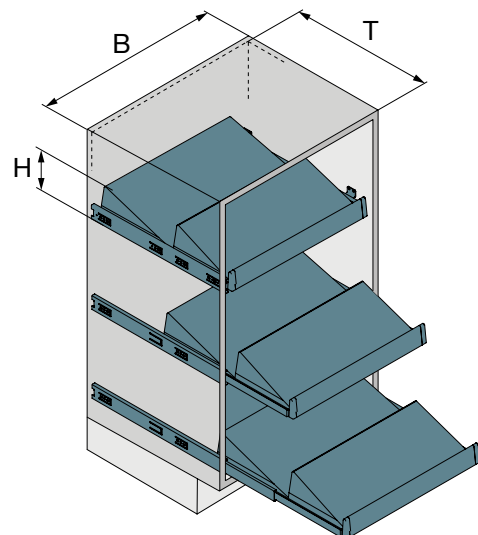

## TECHNICAL ILLUSTRATION

### Extendo

<b>B= Interior width</b>	550/600/900 mm
<b>T= Interior depth</b>	508 mm
<b>H= Interior height</b>	see illustration below

Installation height without extra shelves

Installation height with extra shelves, horizontal

Installation height with extra shelves, tilted

### Shoe rest set

<b>B= Interior width</b>	550/600 mm
<b>T= Interior depth</b>	535 mm
<b>H= Interior height</b>	130 mm